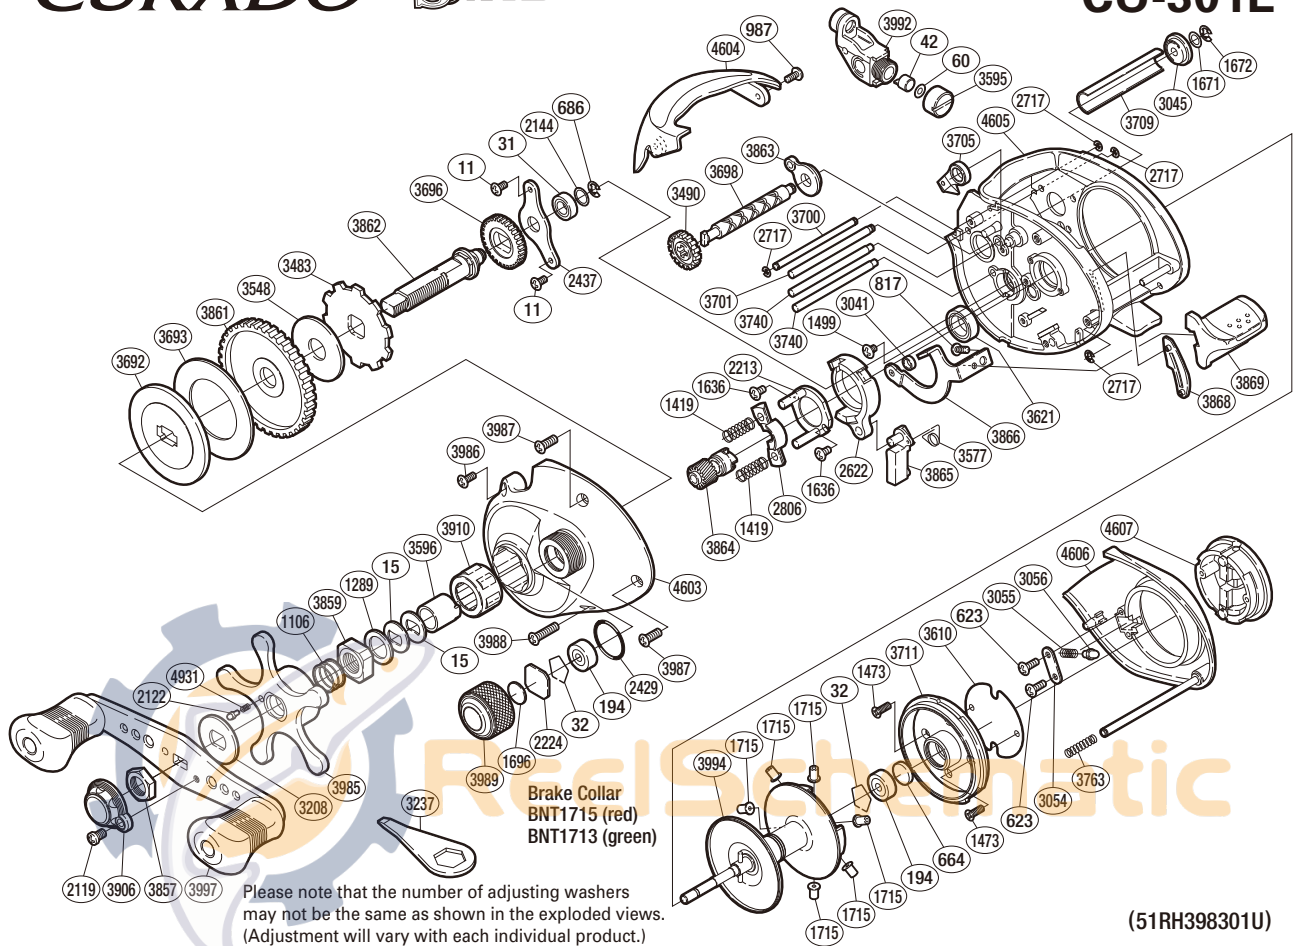

SHIMANO

CURADO S A-RB

CU-301E

Part No.	Description	Part No.	Description	Part No.	Description
BNT0011	Screw	BNT2622	Clutch Cam	BNT3859	Star Drag Nut
BNT0015	Drag Spring Washer	BNT2717	E Lock	BNT3861	Drive Gear
BNT0031	Ball Bearing	BNT2806	Yoke	BNT3862	Drive Shaft
BNT0032	Bearing Retainer	BNT3041	Clutch Plate Shaft Support	BNT3863	Worm Bushing A
BNT0042	Line Guide Pawl	BNT3045	Worm Bushing B	BNT3864	Pinion Gear
BNT0060	Spacer	BNT3054	Click Pin Retainer	BNT3865	Clutch Pawl
BNT0194	Ball Bearing	BNT3055	Click Spring	BNT3866	Clutch Plate
BNT0623	Screw	BNT3056	Click Pin	BNT3868	Clutch Bar Guide B
BNT0664	Spacer B	BNT3208	Star Drag Click Plate	BNT3869	Quick-Fire II Clutch Bar
BNT0686	E Lock	BNT3483	Anti-Reverse Ratchet	BNT3906	Handle Retainer
BNT0817	Screw	BNT3490	Idle Gear	BNT3910	Roller Clutch Bearing
BNT0987	Screw	BNT3548	Drag Washer	BNT3985	Star Drag
BNT1106	Star Drag Spring	BNT3577	Clutch Pawl Spring	BNT3986	Screw
BNT1289	Star Drag Spacer	BNT3595	Pawl Cap	BNT3987	Screw
BNT1419	Yoke Spring	BNT3596	Roller Clutch Inner Tube	BNT3988	Screw
BNT1473	Screw	BNT3610	Brake Case Spacer	BNT3989	Cast Control Cap
BNT1499	Screw	BNT3621	Ball Bearing	BNT3992	Line Guide
BNT1636	Screw	BNT3692	Key Washer	BNT3994	Spool Assembly
BNT1671	Washer	BNT3693	Drag Washer	BNT3997	Handle Assembly
BNT1672	E Lock	BNT3696	Idle Gear	BNT4603	Left Side Plate
BNT1696	Cast Control Spacer	BNT3698	Worm Shaft	BNT4604	Thumb Rest
BNT1715	Brake Collar (red)	BNT3700	Line Guard	BNT4605	One-Piece Frame
BNT2119	Screw	BNT3701	Level Wind Guide	BNT4606	Right Side Plate
BNT2122	Click Pin	BNT3705	Anti-Reverse Pawl	BNT4607	Turnkey Dial
BNT2144	Washer	BNT3709	Level Wind Guard	BNT4931	Click Spring
BNT2213	Clutch Cam Retainer	BNT3711	Brake Case		
BNT2224	Spool Tension Spacer	BNT3740	Stabilizer Bar		
BNT2429	O Ring	BNT3763	Side Plate Spring	BNT1713	Brake Collar (green) (accessory)
BNT2437	Drive Shaft Retainer	BNT3857	Handle Nut	BNT3237	Wrench (accessory)